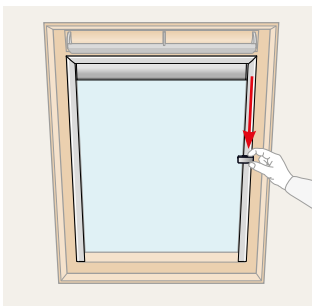

6

1 sec

7

www.velux.com/electricalsupport

8

The logo consists of the word "VELUX" in a bold, white, sans-serif font, with a registered trademark symbol (®) to its upper right. The text is centered within a solid red rectangular background.