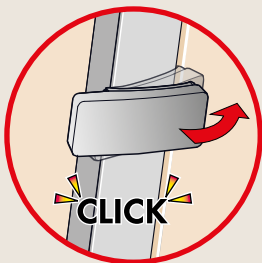

6

1 sec

7

www.velux.com/electricalsupport

8

The logo consists of the word "VELUX" in a bold, white, sans-serif font, with a registered trademark symbol (®) to its upper right. The text is centered within a solid red rectangular background.