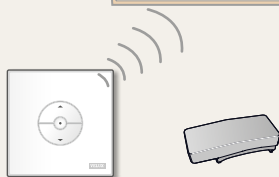

6

1 sec

7

www.velux.com/electricalsupport

8

The logo consists of the word "VELUX" in a bold, white, sans-serif font, with a registered trademark symbol (®) to its upper right. The text is centered within a solid red rectangular background.