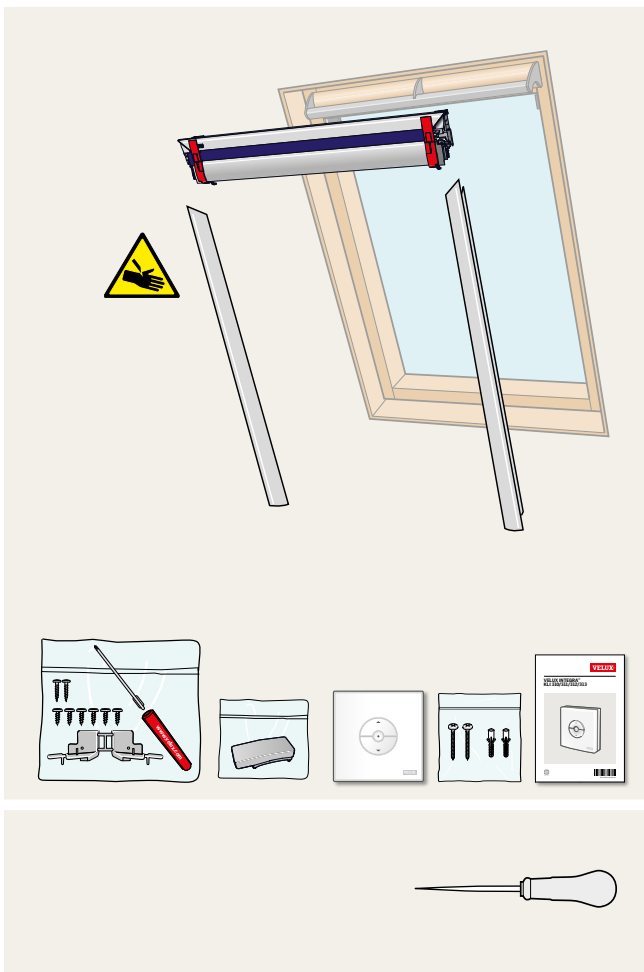

VELUX®

VELUX SOLAR DSL/RSL

VAS 455016-2023-10

1

2

3

4

5

6

1 sec

7

www.velux.com/electricalsupport

8

The logo consists of the word "VELUX" in a bold, white, sans-serif font, with a registered trademark symbol (®) to its upper right. The text is centered within a solid red rectangular background.